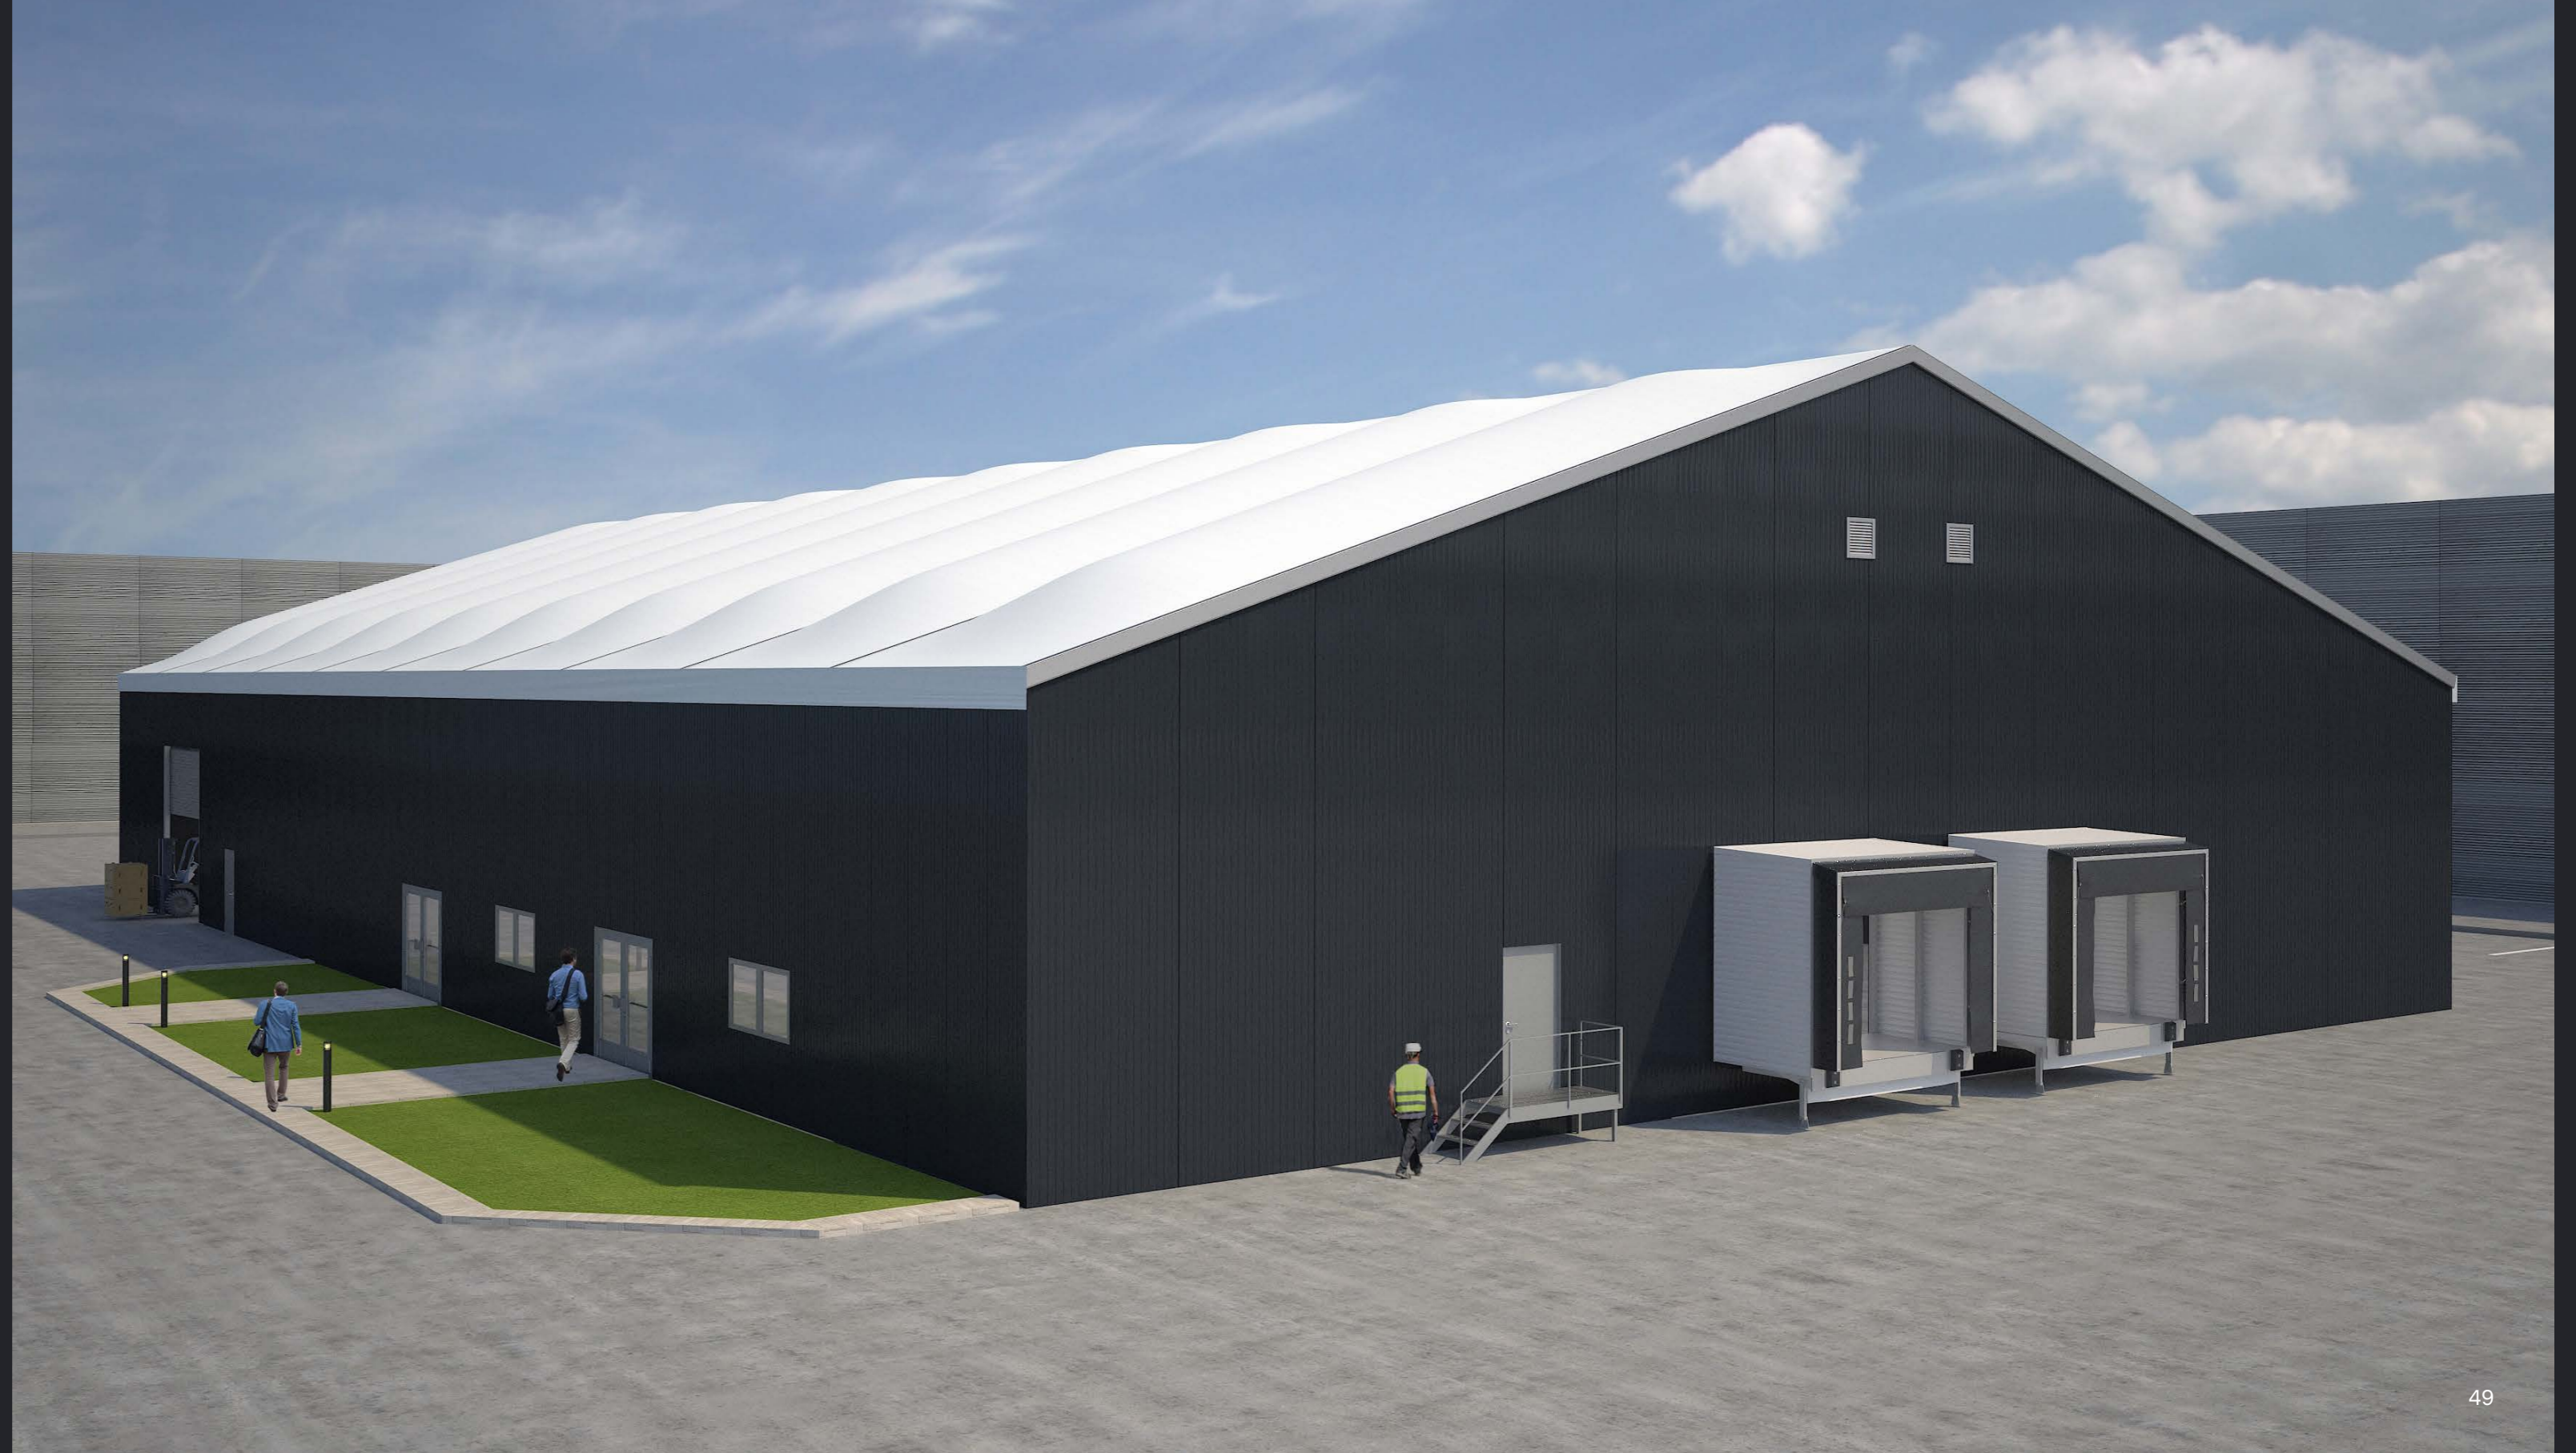

H-LINE

**İhtiyaçlara Özel Donanım Sağlayan
Teknolojik Çözüm / The High-tech Solution
for Special Requirements**

- Geniş açıklık ve yükseklik seçenekleri
- En yüksek rüzgar ve kar mukavemeti
- Kişiselleştirilebilir donanım seçenekleri
- Sabit çatı opsiyonu

- Large spans and side heights
- Highest wind and snow load
- Customized equipment options
- Fixed roofing option